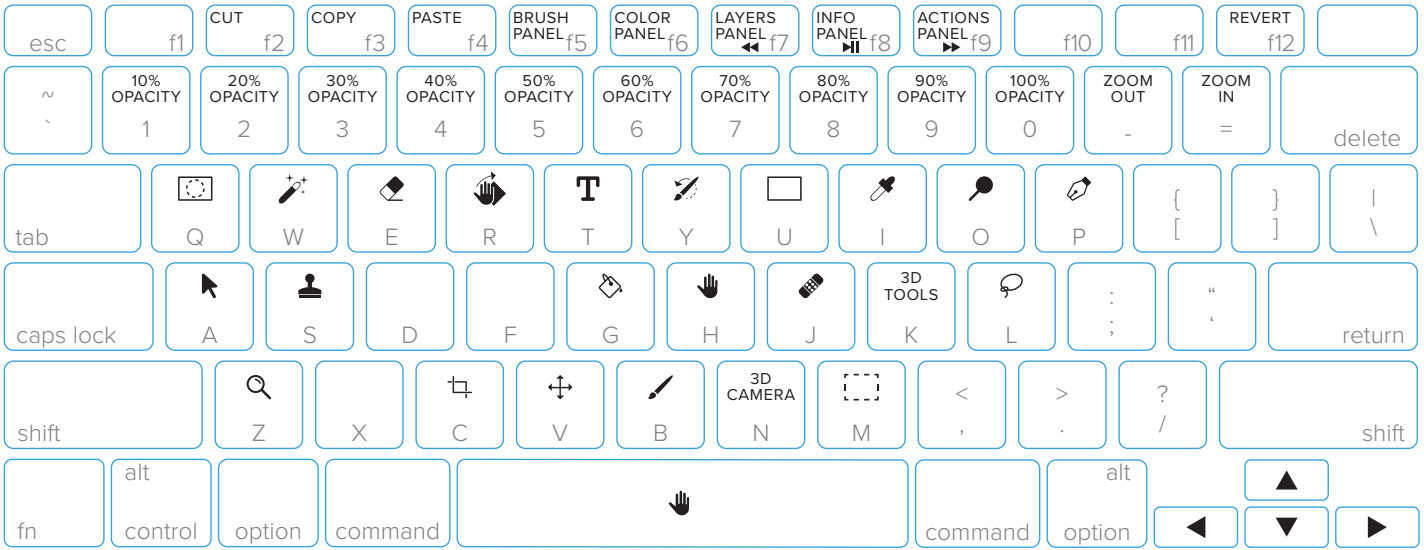

ULTIMATE GUIDE TO ADOBE PHOTOSHOP CC SHORTCUTS

SHORTCUTS FOR SELECTING TOOLS

Cycle through tools with the same shortcut key

	W/M
Move tool	V
Rectangular Marquee tool	M
Elliptical Marquee tool	M
Lasso tool	L
Polygonal Lasso tool	L
Magnetic Lasso tool	L
Magic Wand tool	W
Quick Selection tool	W
Crop tool	C
Slice tool	C
Slice Select tool	C
Eyedropper tool	I
Color Sampler tool	I
Ruler tool	I
Note tool	I
Count tool	I
Spot Healing Brush tool	J
Healing Brush tool	J
Patch tool	J
Red Eye tool	J
Brush tool	B
Pencil tool	B
Color Replacement tool	B
Mixer Brush tool	B
Clone Stamp tool	S
Pattern Stamp tool	S
History Brush tool	Y
Art History Brush tool	Y
Eraser tool	E
Background Eraser tool	E
Magic Eraser tool	E
Gradient tool	G
Paint Bucket tool	G
Dodge tool	O
Burn tool	O
Sponge tool	O
Pen tool	P
Freeform Pen tool	P
Horizontal Type tool	T
Vertical Type tool	T
Horizontal Type mask tool	T
Vertical Type mask tool	T
Path Selection tool	A
Direct Selection tool	A
Rectangle tool	U
Rounded Rectangle tool	U
Ellipse tool	U
Polygon tool	U

W = WINDOWS M = MAC

	W/M
Line tool	U
Custom Shape tool	U
3D Object Rotate tool	K
3D Object Roll tool	K
3D Object Pan tool	K
3D Object Slide tool	K
3D Object Scale tool	K
3D Camera Rotate tool	N
3D Camera Roll tool	N
3D Camera Pan tool	N
3D Camera Walk tool	N
3D Camera Zoom	N
Hand tool	H
Rotate View tool	R
Zoom tool	Z